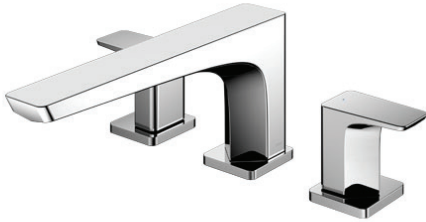

TOTO Faucets

GE SERIES

TBG07201B

FEATURES

- A beauty of traditional craft in characteristic sculptural form
- V-shaped edge extends up to the end of the spout generate multi sided reflections
- High corrosion resistance plating
- Easy Installation and Usage

SPECIFICATIONS

- Finish : Chrome
- Material : Brass
- Water Pressure : 0.25MPa~0.75MPa

PARTS DESCRIPTION

- TBG07201B : Bath Filler without Shower (3 Holes)

TBG07201B

Please consult, TOTO representative for more details.