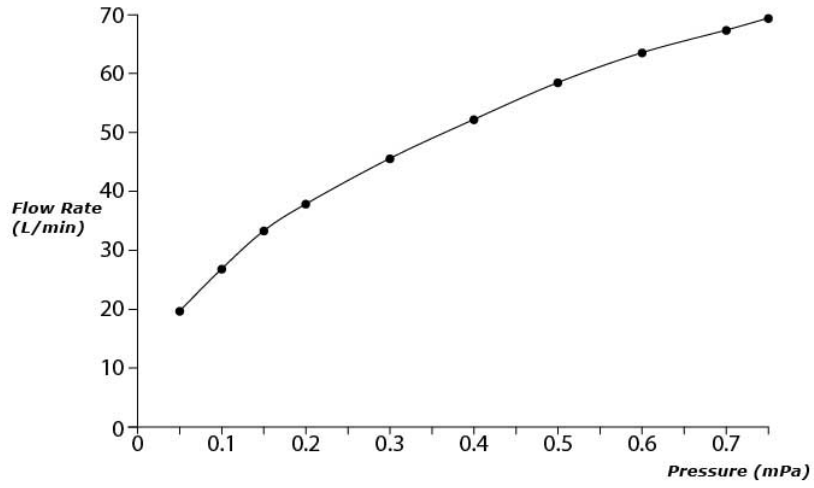

Flow Rate

TBG07201B

Please consult, TOTO representative for more details.

All rights reserved by TOTO including but not limited to Improve & Change of Product Design, Specs or Availability at any time without prior notice.