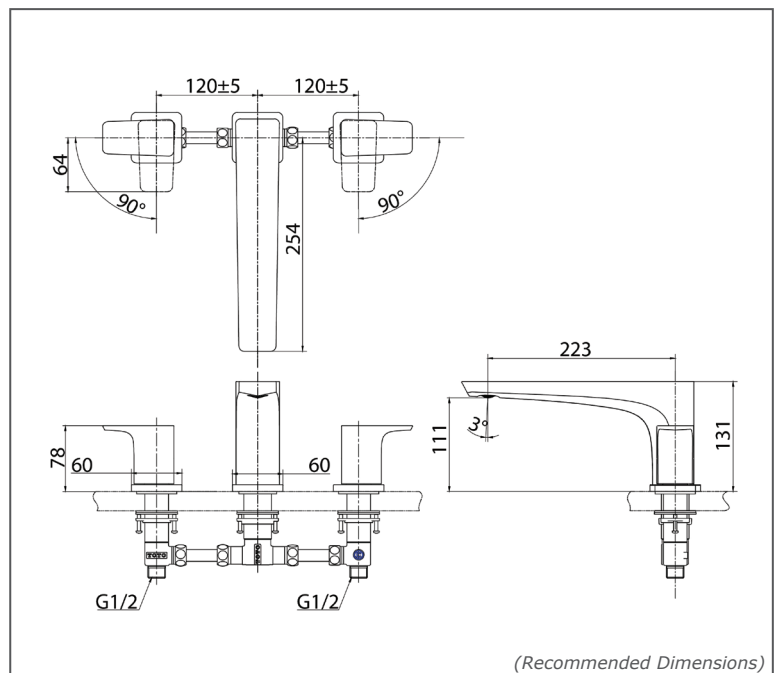

TOTO Faucets

GE SERIES

TBG07201B

FEATURES

- A beauty of traditional craft in characteristic sculptural form
- V-shaped edge extends up to the end of the spout generate multi sided reflections
- High corrosion resistance plating
- Easy Installation and Usage

SPECIFICATIONS

- Finish : Chrome
- Material : Brass
- Water Pressure : 0.25MPa~0.75MPa

PARTS DESCRIPTION

- TBG07201B : Bath Filler without Shower (3 Holes)

TBG07201B

Please consult, TOTO representative for more details.

All rights reserved by TOTO including but not limited to Improve & Change of Product Design, Specs or Availability at any time without prior notice.

Flow Rate

TBG07201B

Please consult, TOTO representative for more details.